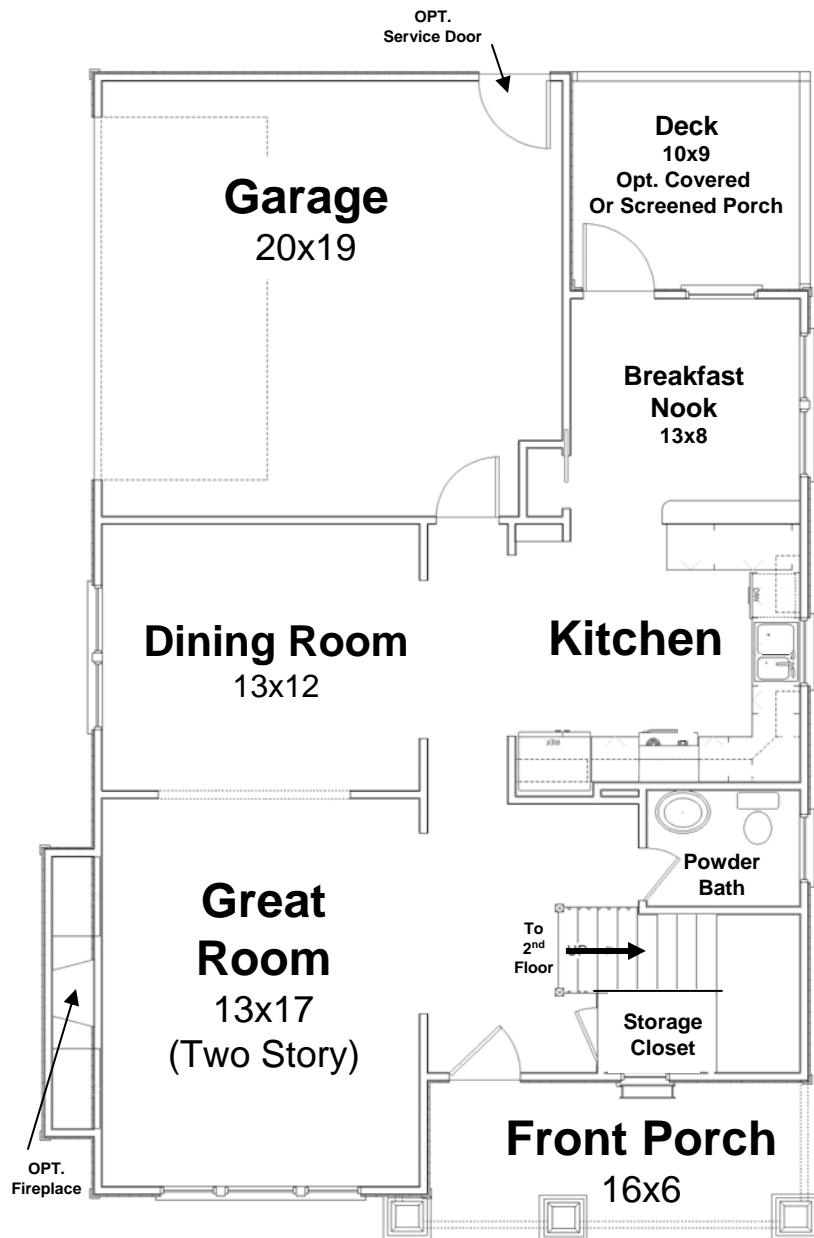

Midtown at White Oak Village

Building GREEN
in Richmond Hill
Starting at \$214,900!

Elevation A

Elevation B

Washington Versions:

- 1 - 1,922 Heated SF*
- 2 - 1,922 Heated SF*
- 3 - 1,922 Heated SF*
- Unfinished Bonus Room /
4th Bedroom
- 4 - 2,148 Heated SF*
- Bonus Room /4th Bedroom

Simpler times.

*Cool breezes, picket fences, children on bicycles.
You can just imagine a lemonade stand.*

Washington – 2nd Floorplan

* Floorplans and Elevations are artist renderings only, Square Footages are estimates only, and subject to change without notice.