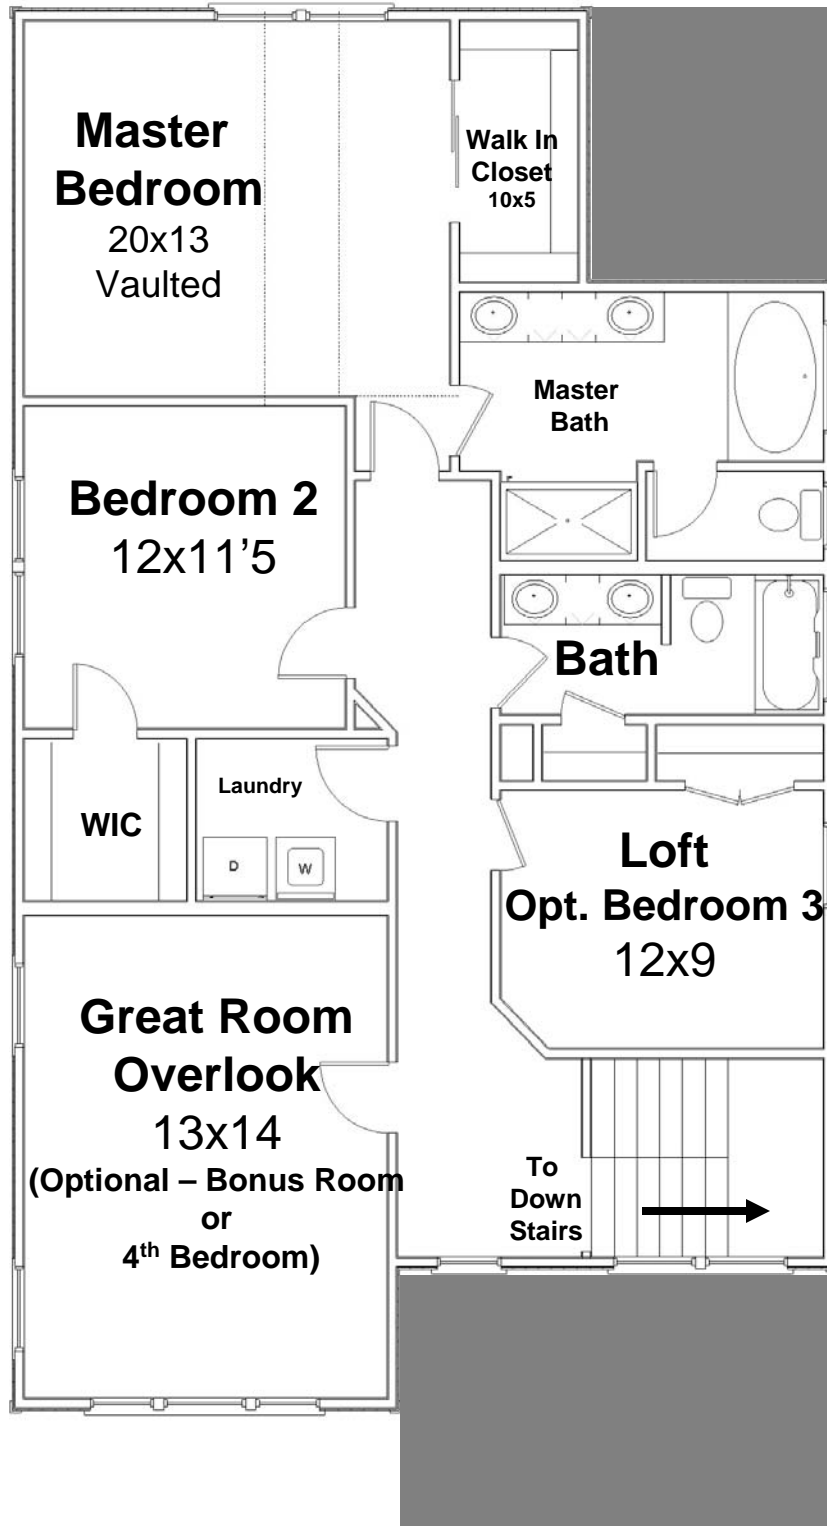

Midtown at White Oak Village

Building GREEN
in Richmond Hill
Starting at \$214,900!

Elevation A

Elevation B

Washington Versions:

- 1 - 1,922 Heated SF*
- 2 - 1,922 Heated SF*
- 3 - 1,922 Heated SF*
- Unfinished Bonus Room /
4th Bedroom
- 4 - 2,148 Heated SF*
- Bonus Room /4th Bedroom

Simpler times.

*Cool breezes, picket fences, children on bicycles.
You can just imagine a lemonade stand.*

Washington – 2nd Floorplan

* Floorplans and Elevations are artist renderings only, Square Footages are estimates only, and subject to change without notice.