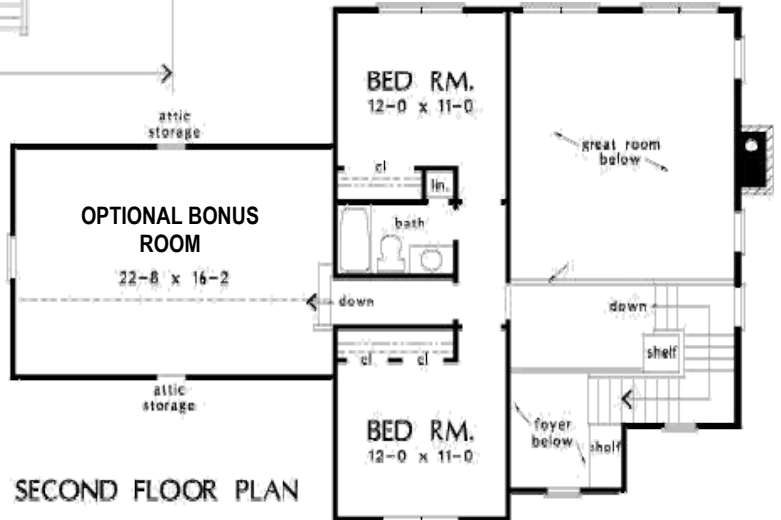

The Topeka

Three Bedrooms + Optional Bonus
Or

Up to Four Bedrooms + Lounge
2-1/2 Baths

2,064 – 2,480 SF Heated Living Space

Floor Plans and Elevations are Artist Renderings only and Subject to Change without Notice. Optional Finishes Shown in Rendering.