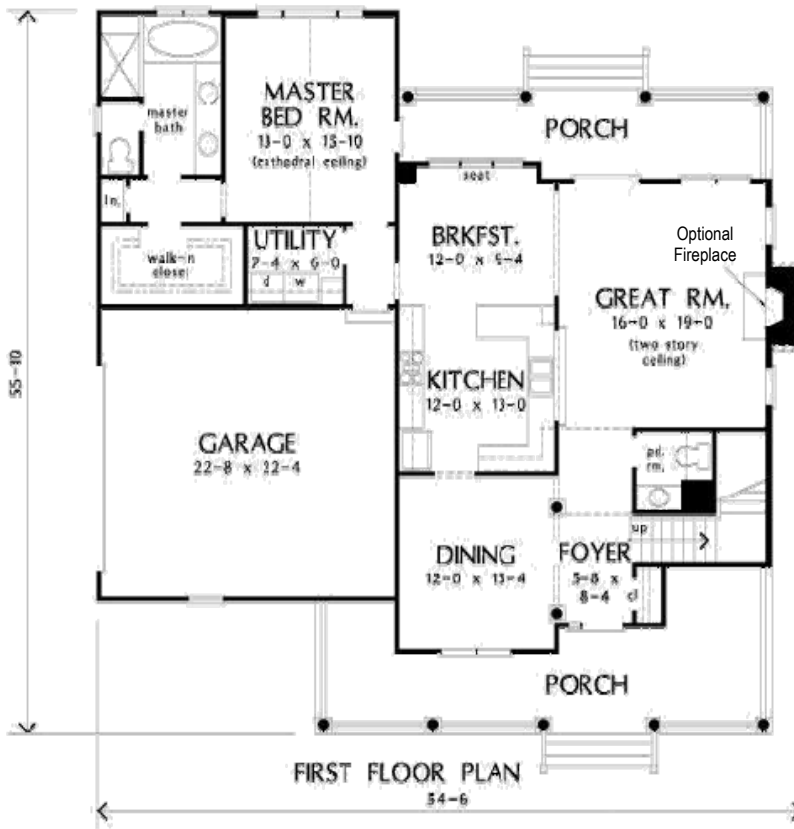

The Topeka

Three Bedrooms + Optional Bonus
Or

Up to Four Bedrooms + Lounge
2-1/2 Baths

2,064 – 2,480 SF Heated Living Space

Floor Plans and Elevations are Artist Renderings only and Subject to Change without Notice. Optional Finishes Shown in Rendering.