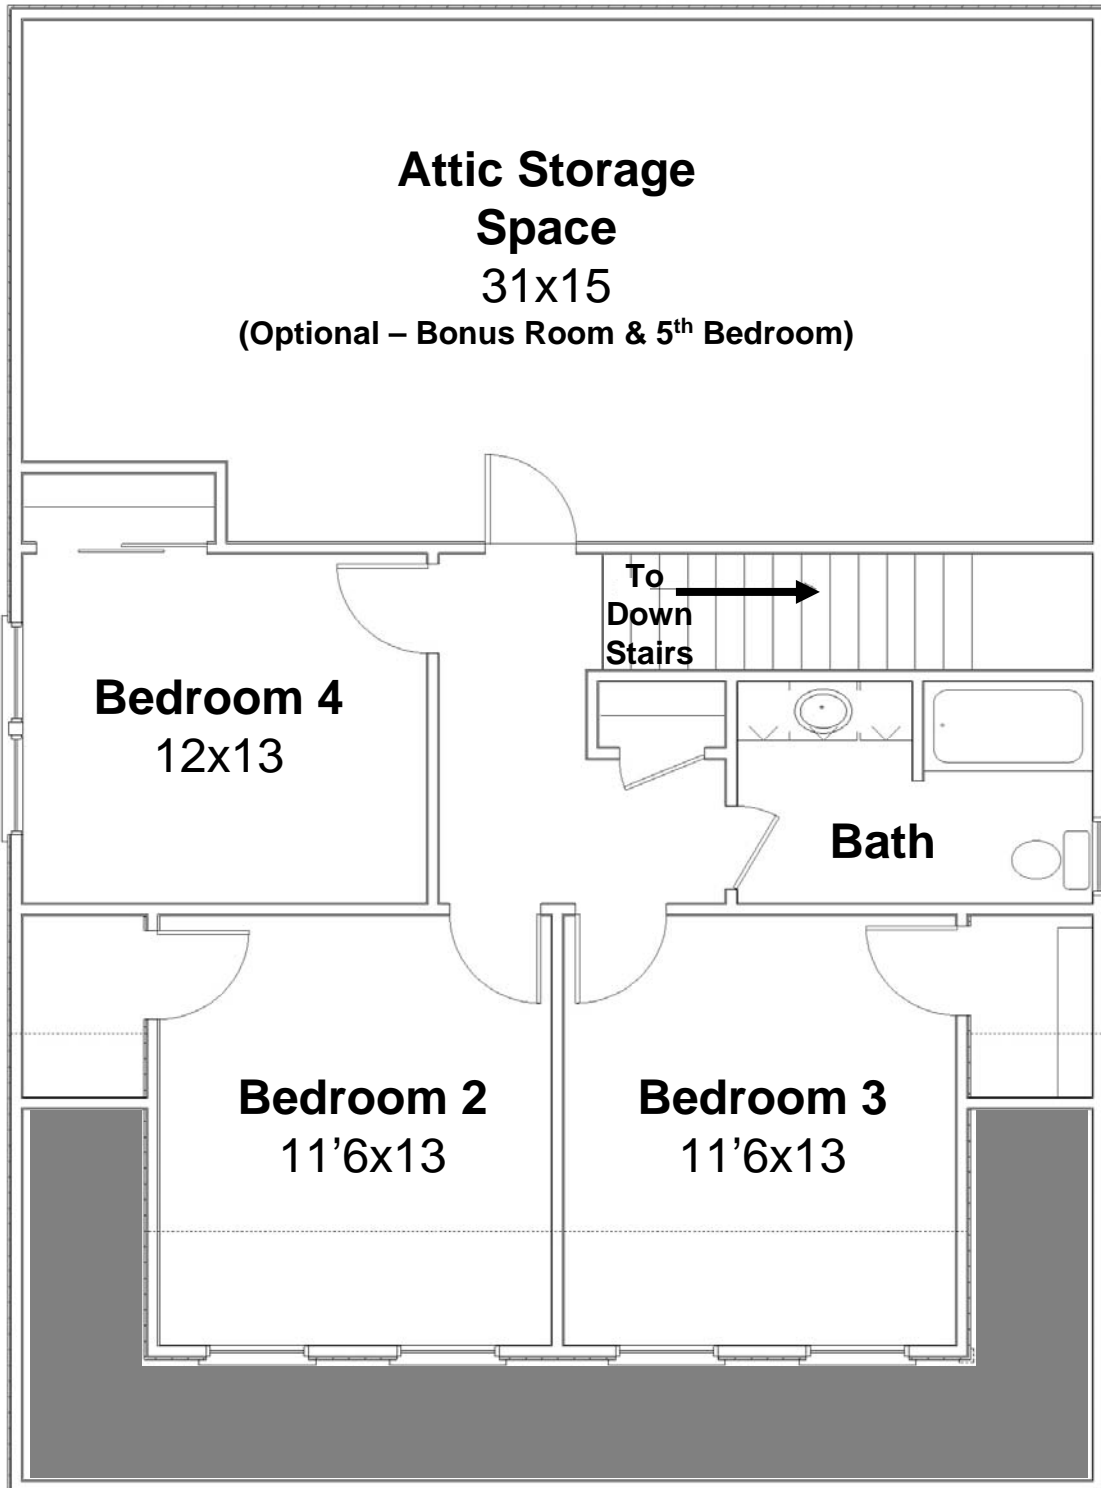

Midtown at White Oak Village

Building GREEN
in Richmond Hill
Starting at \$199,900!

Elevation A

Roosevelt Versions:

- 1 - 1,825 Heated SF*
- 2 - 1,825 Heated SF*
- Covered Porch & Unfinished Bonus Room
- 3 - 2,105 Heated SF*
- Covered Porch and Bonus Room / 5th Bedroom

Simpler times.

Cool breezes, picket fences, children on bicycles.

You can just imagine a lemonade stand.

Roosevelt – 2nd Floorplan

* Floorplans and Elevations are artist renderings only, Square Footages are estimates only, and subject to change without notice.