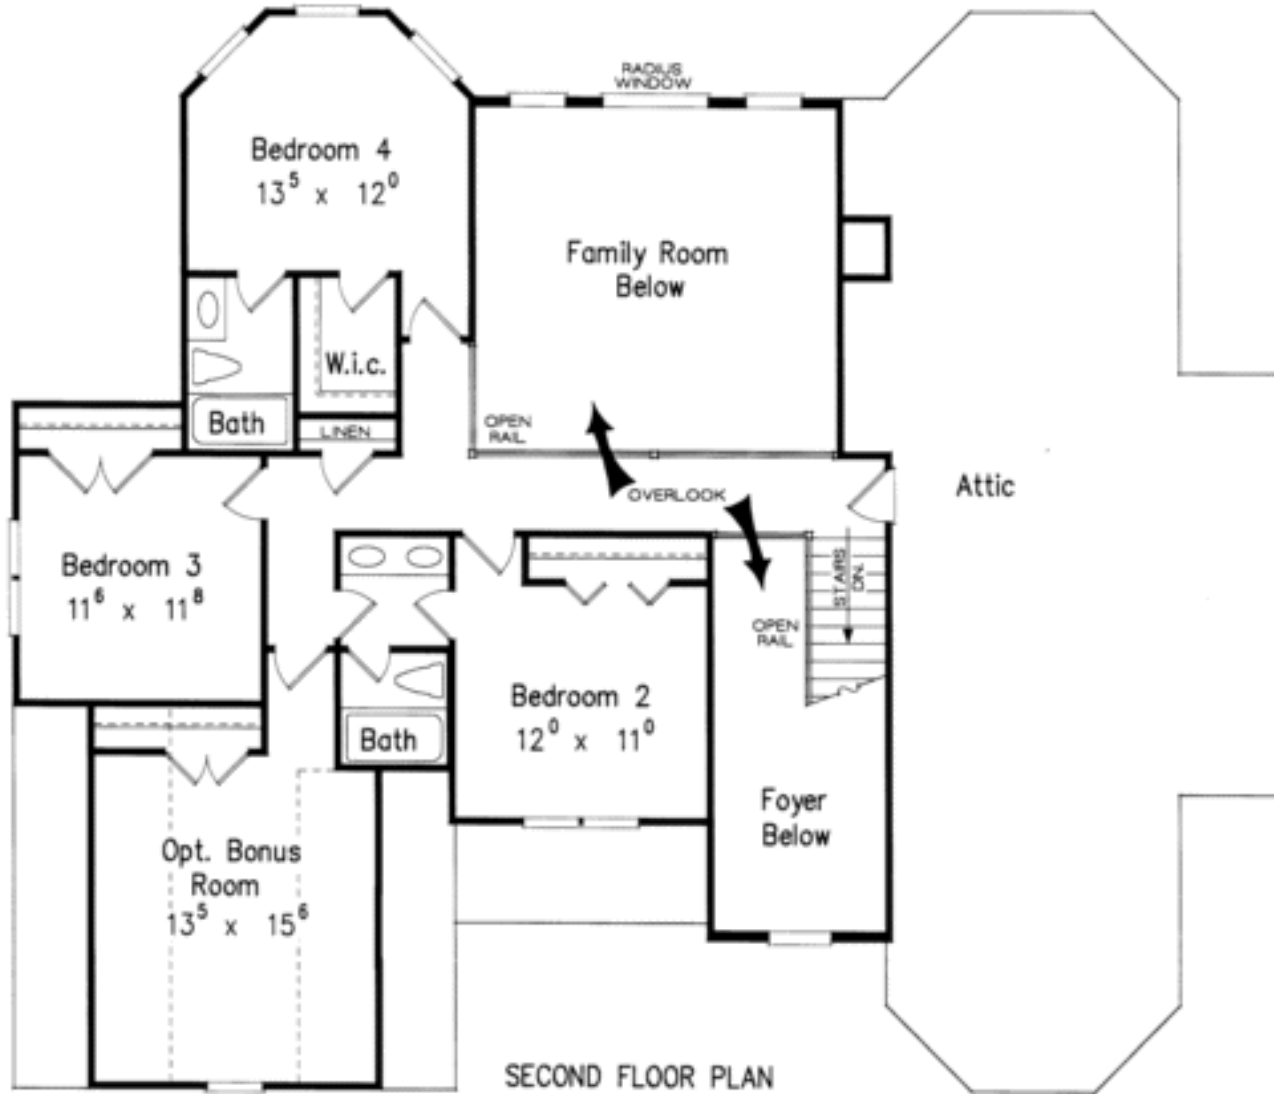

The Lake Placid

*Heated Square Footage: 2792 Optional Bonus Square Footage: 255
4 Bedrooms, 3.5 Bathrooms*

Rendering

The Lake Placid

Heated Square Footage: 2792 Optional Bonus Square Footage: 255
4 Bedrooms, 3.5 Bathrooms

FIRST FLOOR PLAN

1st Floorplan

The Lake Placid

Heated Square Footage: **2792** Optional Bonus Square Footage: **255**
4 Bedrooms, 3.5 Bathrooms

SECOND FLOOR PLAN
2nd Floorplan