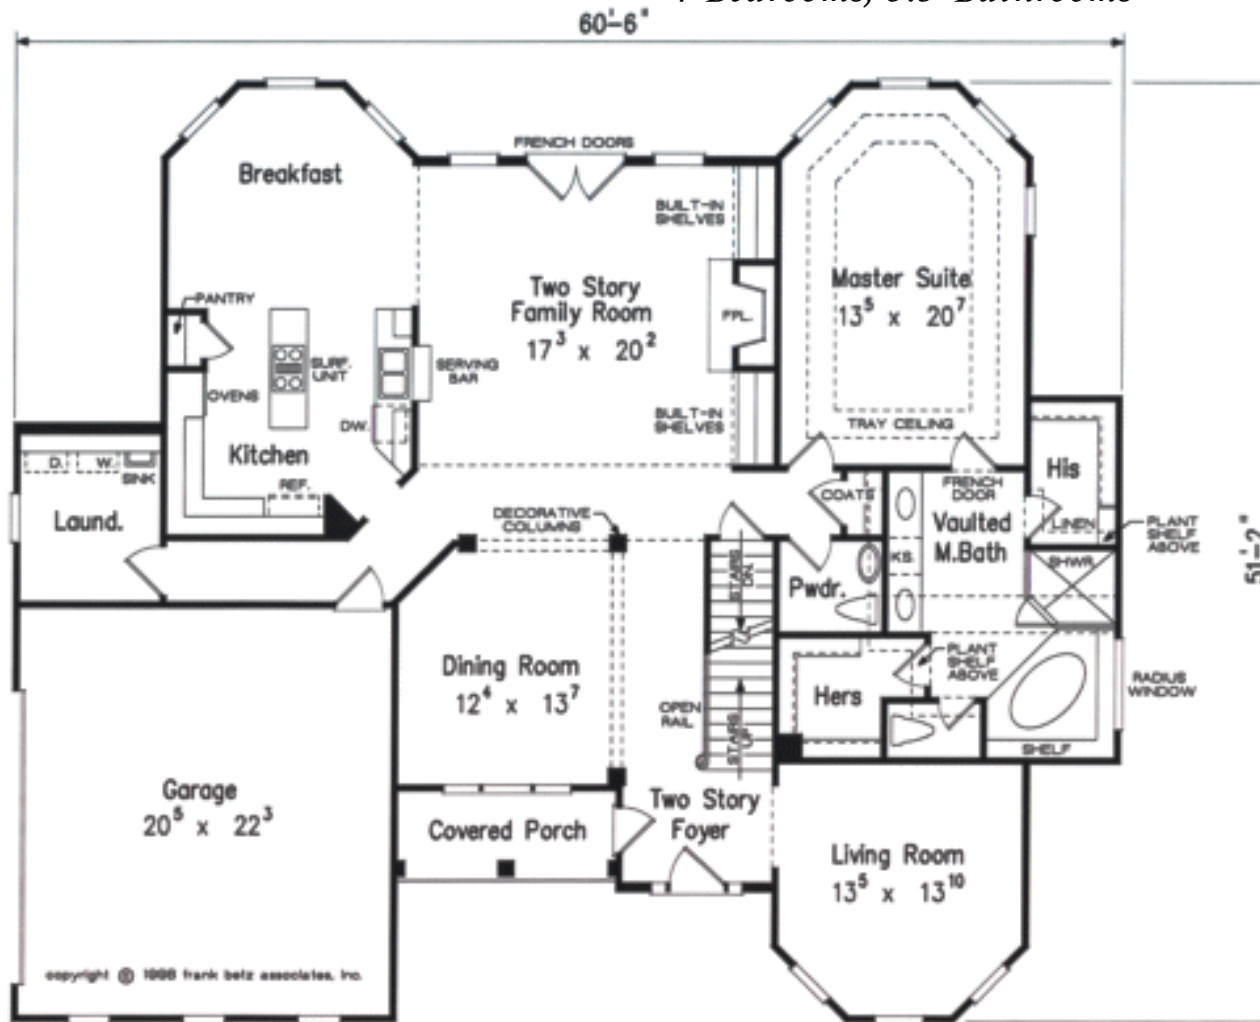

The Lake Placid

*Heated Square Footage: 2792 Optional Bonus Square Footage: 255
4 Bedrooms, 3.5 Bathrooms*

Rendering

The Lake Placid

Heated Square Footage: 2792 Optional Bonus Square Footage: 255
4 Bedrooms, 3.5 Bathrooms

FIRST FLOOR PLAN

1st Floorplan

The Lake Placid

Heated Square Footage: **2792** Optional Bonus Square Footage: **255**
4 Bedrooms, 3.5 Bathrooms

SECOND FLOOR PLAN
2nd Floorplan