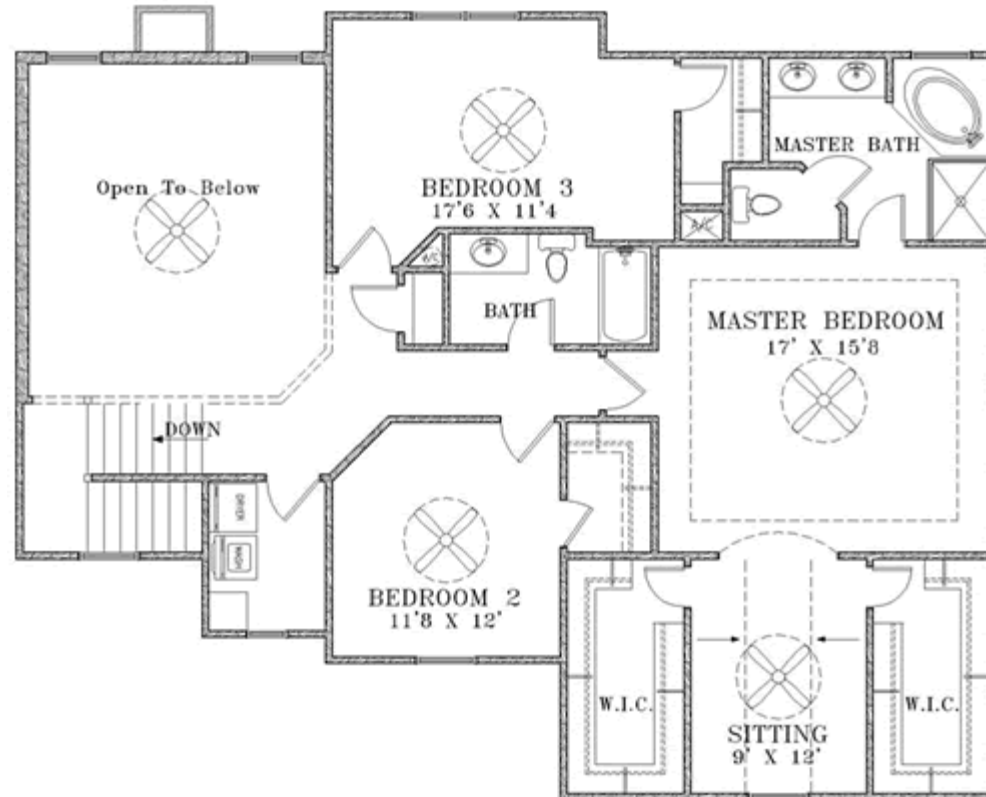

# *The Hylander*

*Heated Square Footage: 2316*

*4 Bedrooms, 3 Bathrooms*

*Rendering*

# The Highlander

Heated Square Footage: 2316

4 Bedrooms, 3 Bathrooms

*Floorplan*

# The Highlander

Heated Square Footage: 2316

4 Bedrooms, 3 Bathrooms

Floorplan