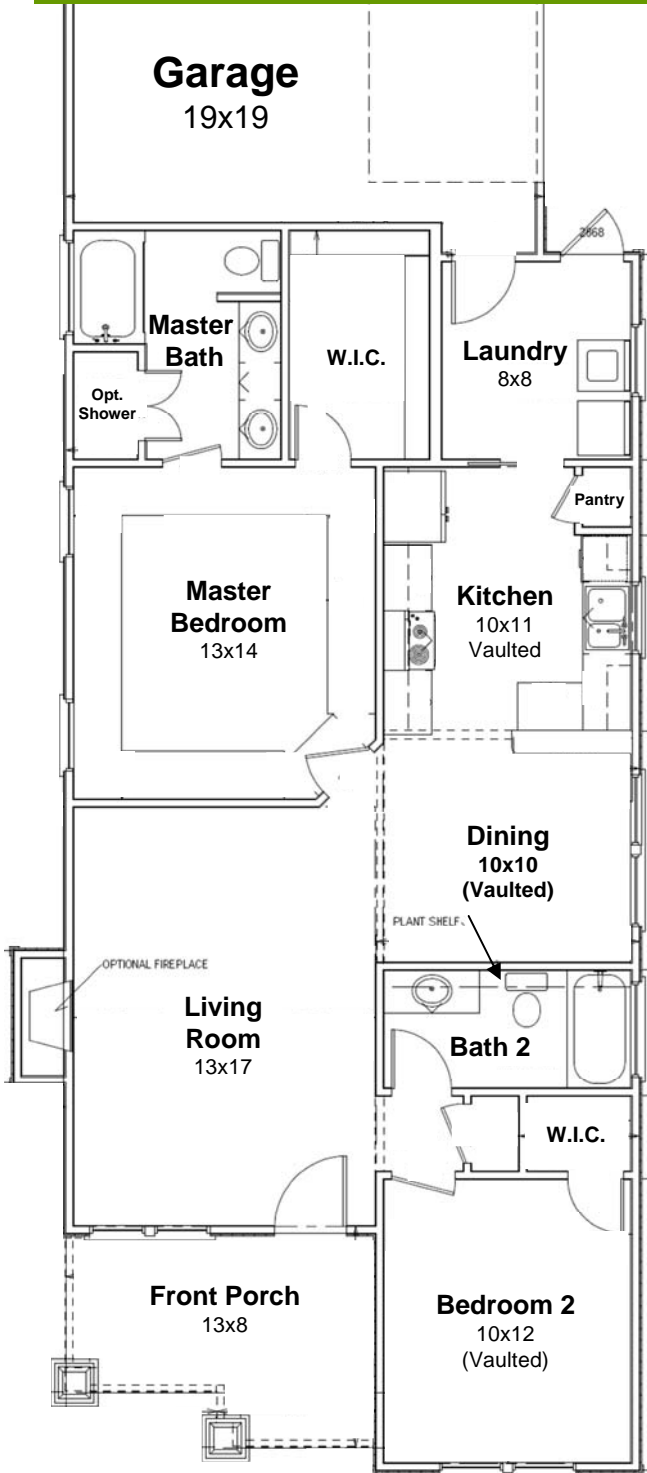

# The Eisenhower

Building GREEN  
in Richmond Hill

Elevation A

## Eisenhower Plan Versions:

1 - 1,149 Heated SF\*

2 - 1,299 Heated SF\*

Adds 3<sup>rd</sup> Bedroom Upstairs

*Simpler times.*

*Cool breezes, picket fences, children on bicycles.*

*You can just imagine a lemonade stand.*