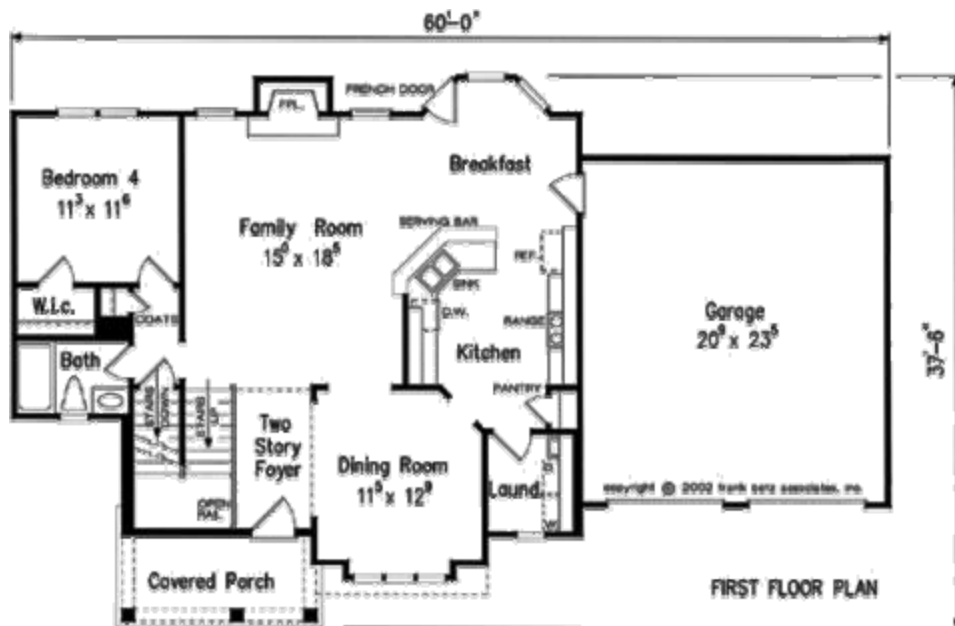

The Carbondale

Four Bedrooms + Optional Bonus

Or

Five Bedrooms

3 Baths

2,110 – 2,414 SF Heated Living Space

Floor Plans and Elevations are Artist Renderings only and Subject to Change without Notice. Optional Finishes Shown in Rendering.