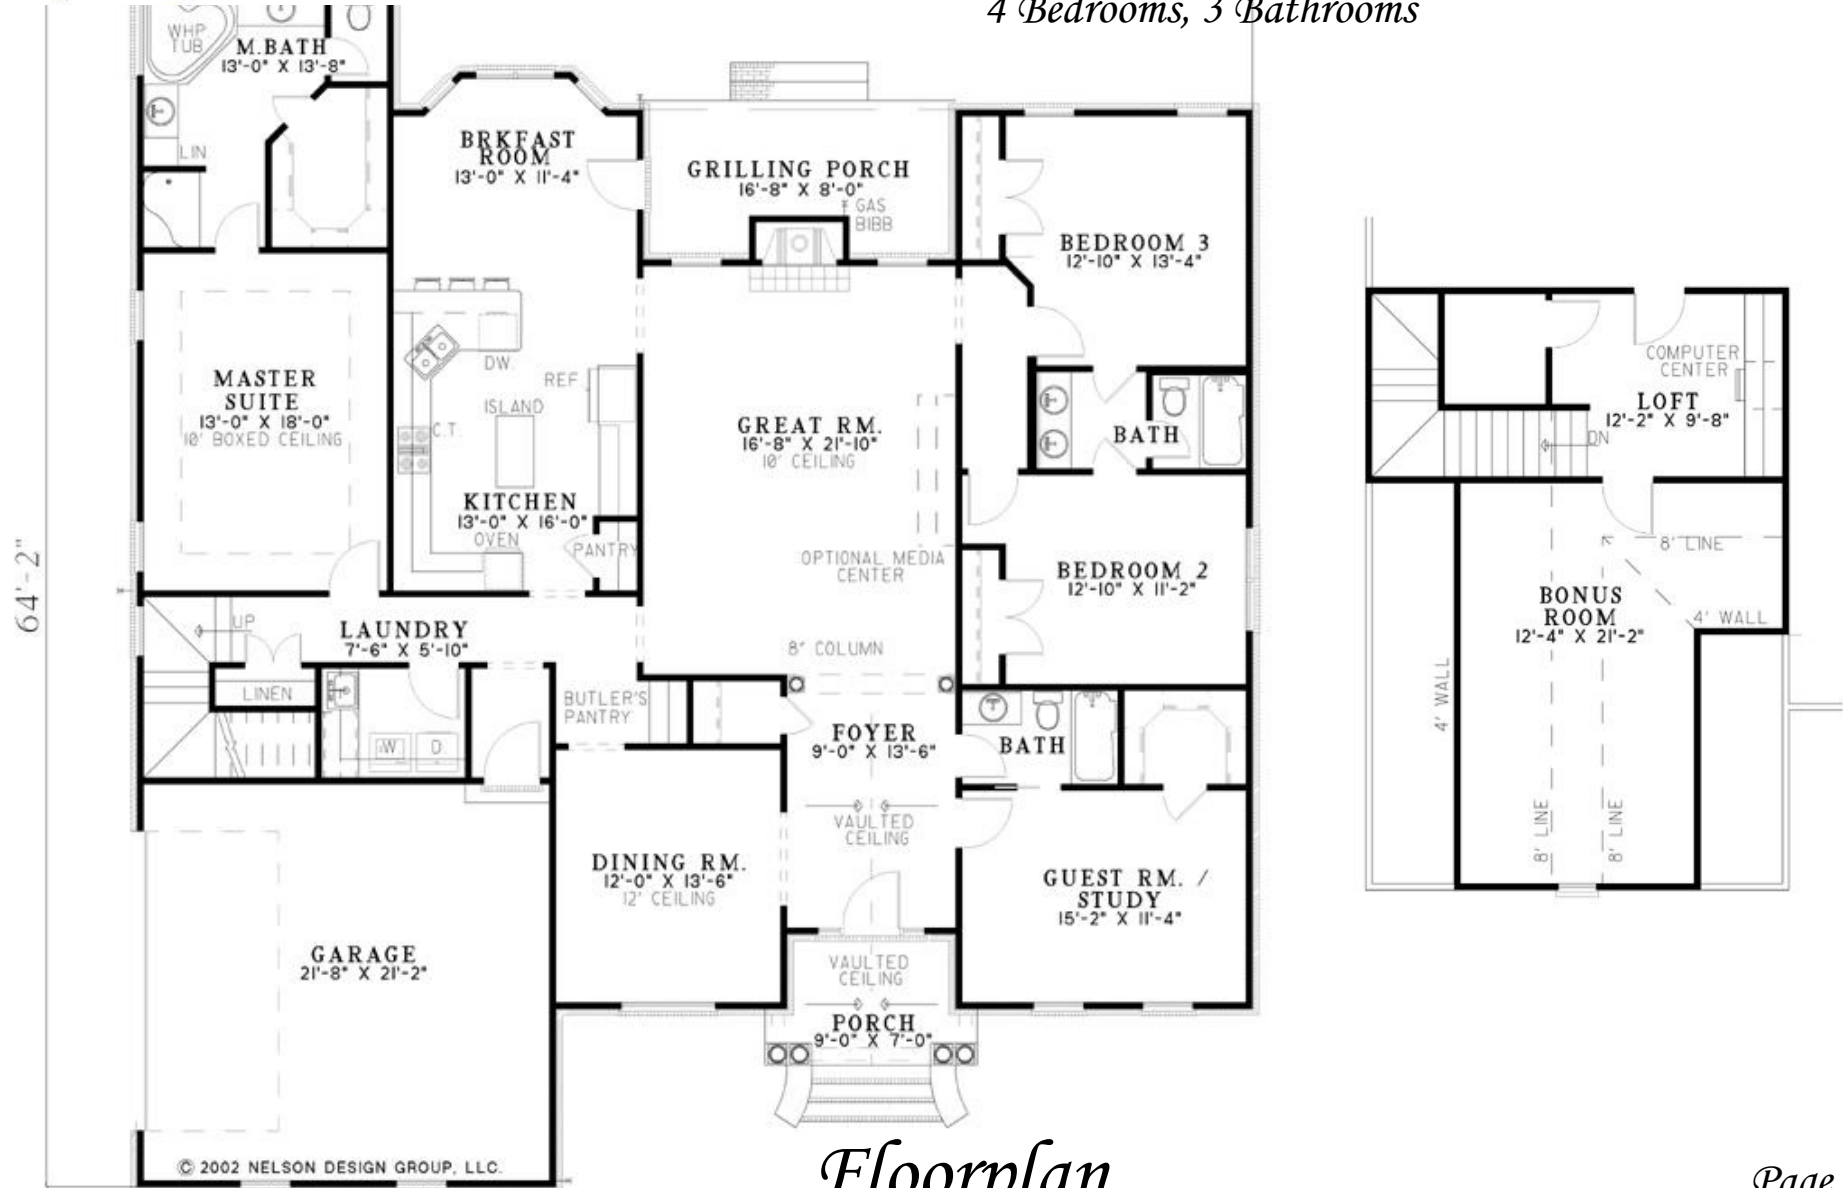

# The Cambridge

Heated Square Footage: **2542** Optional Bonus Square Footage: **473**  
4 Bedrooms, 3 Bathrooms

*Rendering*

# The Cambridge

59'-6"  
 Heated Square Footage: **2542** Optional Bonus Square Footage: **473**  
 4 Bedrooms, 3 Bathrooms

© 2002 NELSON DESIGN GROUP, LLC.

*Floorplan*